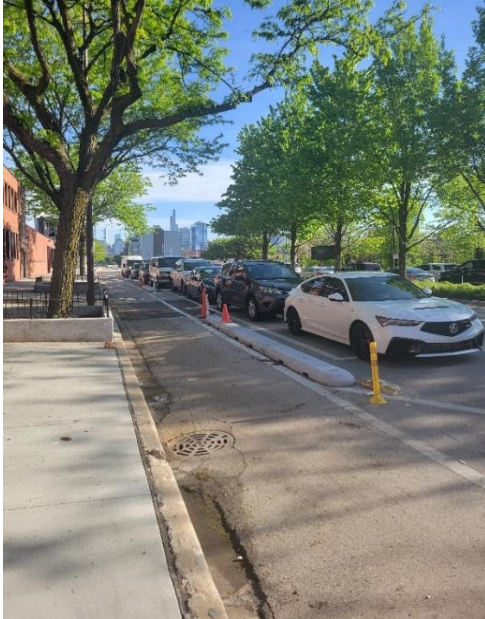

**CHICAGO AREA DEVELOPERS**

**Parking Locations Near HIRE360 Training Center:**

**Parking location – 2520 S State St:**

Infront of HIRE360 training Center; located on 2520 S State St. On the day of the Take Charge graduation, we can reserve those 10 spots for ComEd staff.

**Parking location 25<sup>th</sup> and Dearborn St:** Street parking available on the right side. Potential 7-8 cars can park there.

**CHICAGO AREA  
DEVELOPERS**

**Parking behind HIRE360 Training Center – near  
expressway:** Potential parking for up to 10 cars at this  
location.

**Parking location on 25<sup>th</sup> and Federal St:**  
Potential parking for up to 10 – 15 cars at this location.  
(Street parking)

**CHICAGO AREA  
DEVELOPERS**

**Parking location on 25<sup>th</sup> and Wabash St:**  
Potential parking for up to 10- 12 cars at this location.